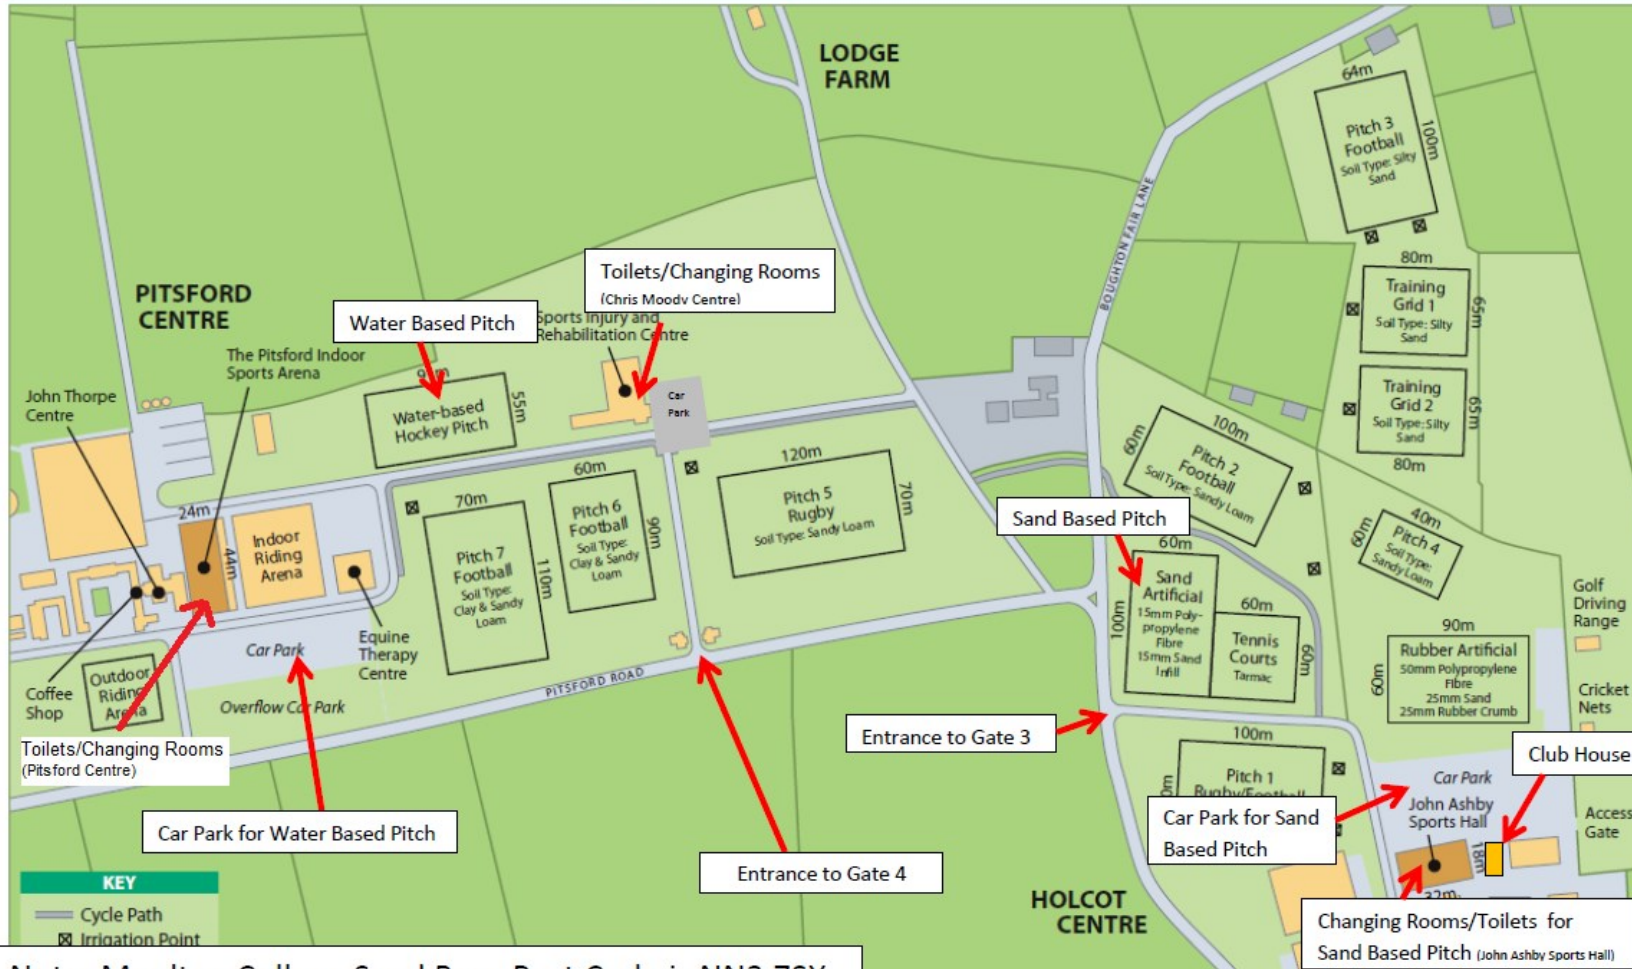

Moulton College Sports Pitches

Note: Moulton College Sand Base Post Code is NN3 7SX
Water Base Post Code is NN3 7QL