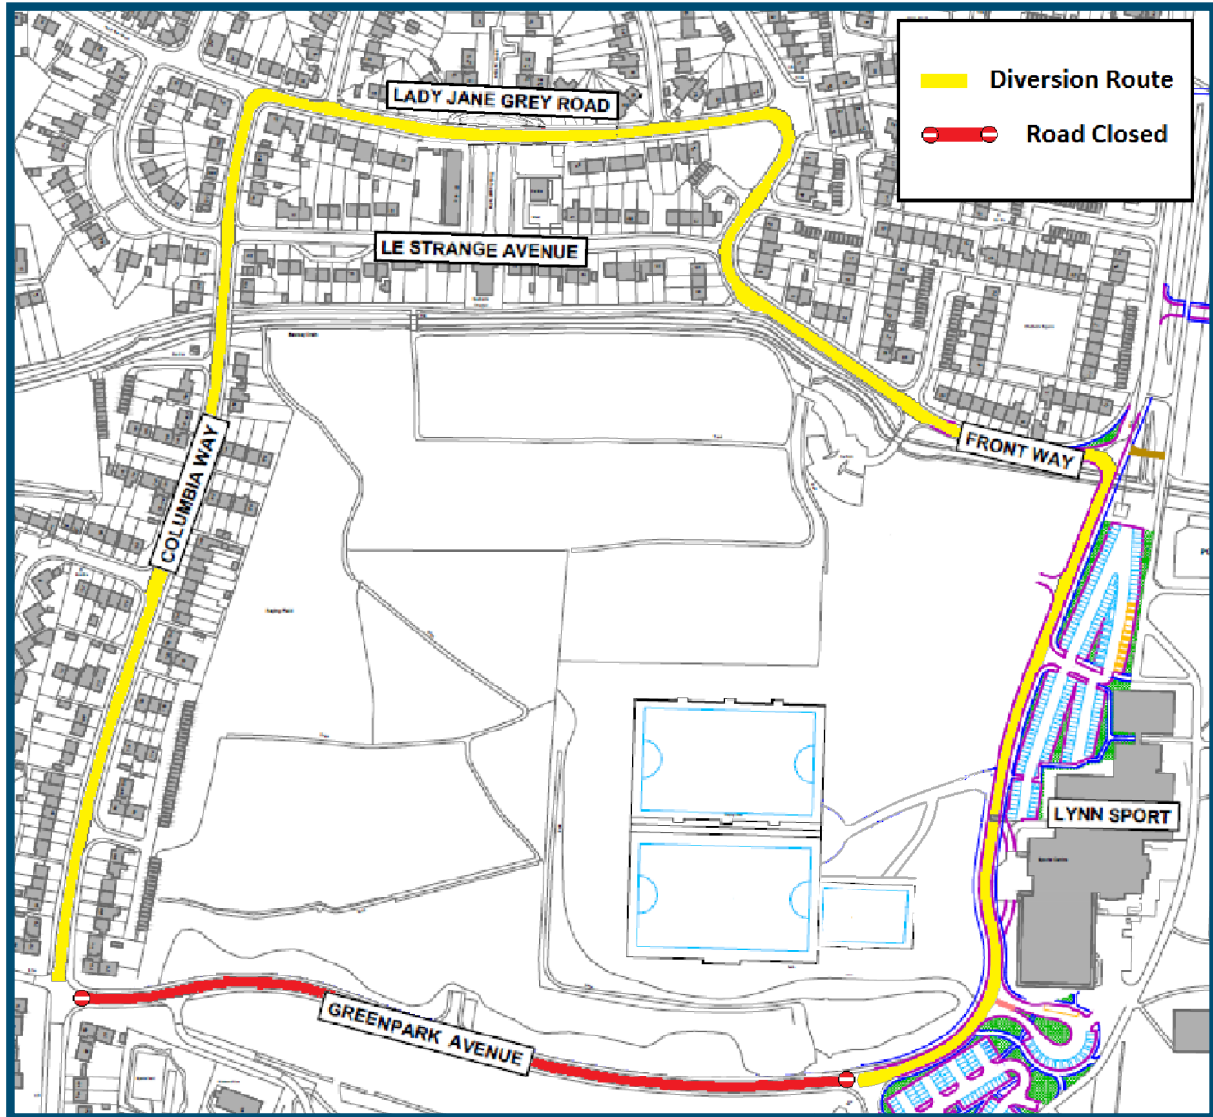

IMPORTANT INFORMATION

ADVANCED WARNING

**From Monday 20th November 2017
Greenpark Avenue will be closed to all
vehicular access for 18 weeks to enable
essential works to be undertaken**

**These works form part of the new access
improvements at Alive Lynnsport**

**Vehicular Access to the front car park will
now be via the diversion route or from the
newly constructed Lynnsport Way.**

**There will be no vehicular access via
Greenpark Avenue.**

Pedestrian diversion will be signposted

Borough Council of
King's Lynn &
West Norfolk

LOVELL

 **Norfolk**
County Council

Alive
leisure

Diversion Route

Borough Council of
King's Lynn &
West Norfolk

 **Norfolk**
County Council

LOVELL